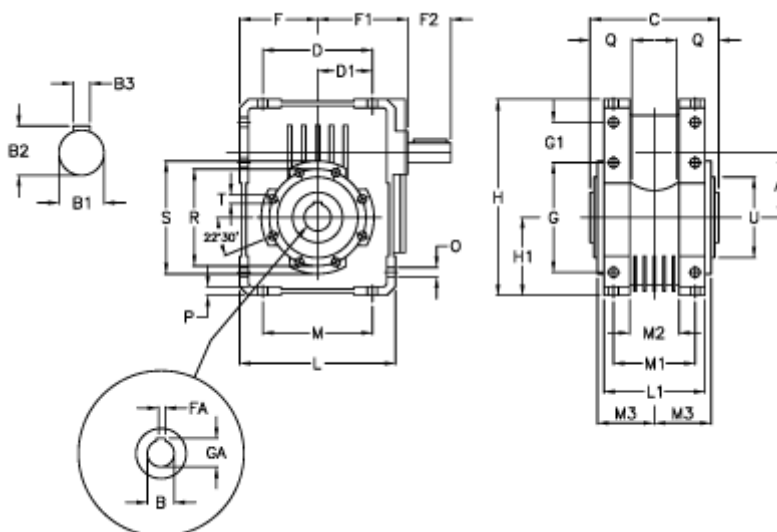

Article number: 3922063080700

Description: Worm gear with solid input shaft
W 63U-80-HS unassembled

Measures

A = 62.17	Description = W 63U-xx-HS	H = 182.5	O = 9.0
B = 25	F = 72.5	H1 = 72.5	P = 8
B1 = 18	F1 = 110.5	L = 145	Q = 35
B2 = 20.5	F2 = 40	L1 = 94	R = 90
B3 = 6	FA = 8	M = 102	S = 105
C = 120	G = 102	M1 = 76	T = M8x14
D = 102.0	G1 = 37.5	M2 = 46	U = 75
D1 = 51.0	GA = 28.3	M3 = 53.0	